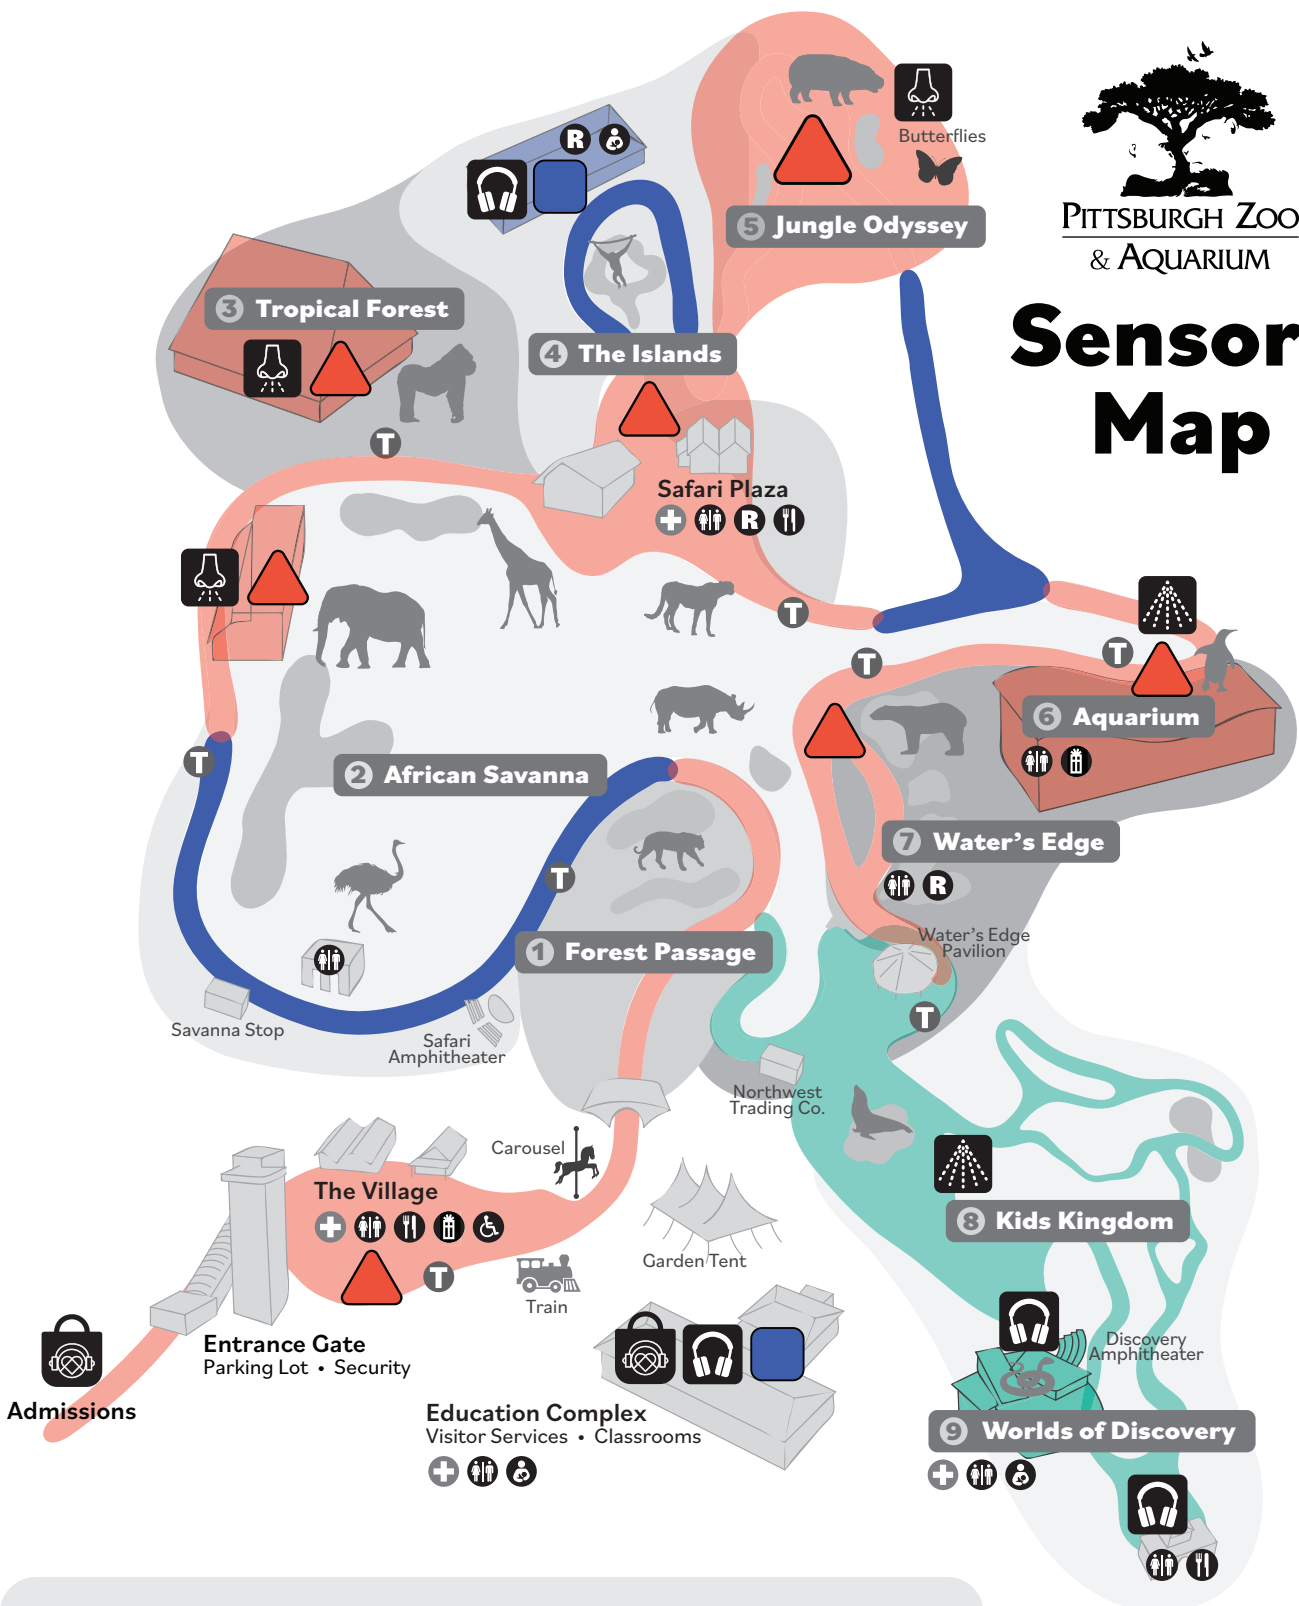

PITTSBURGH ZOO & AQUARIUM

Sensory Map

SENSORY MAP KEY

- 
Quiet Zone
- 
Loud Zone
- 
Kulture City Sensory Bags
- 
Headphone Area
- 
Smelly
- 
Misters
- 
Free Play
- 
Busy
- 
Less Busy

In partnership with KultureCity, the Zoo is certified as sensory inclusive. 